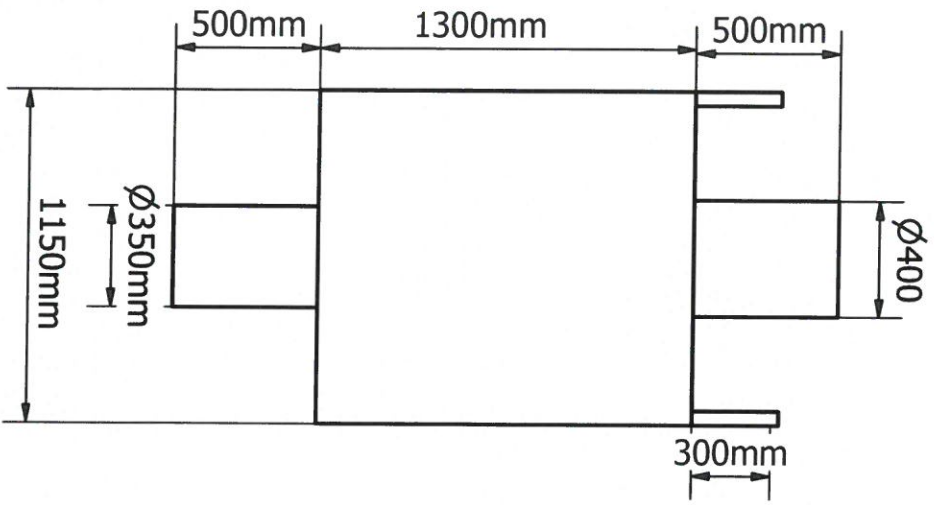

BLUEPACK AS Havregade 5-9 5100 Odense C Telefon: 66 11 58 32 Fax: 66 11 83 58 info@bluepack.dk		Rev.:	Sheet size:	Created by:	Date:
		1 / 1	A4	Stig	21-10-2013
Item Number:		30382i		Checked by:	Date:

BLUEPACK
TEXTIL - PLAST & LAMINAT

Material: **Polypropylene**