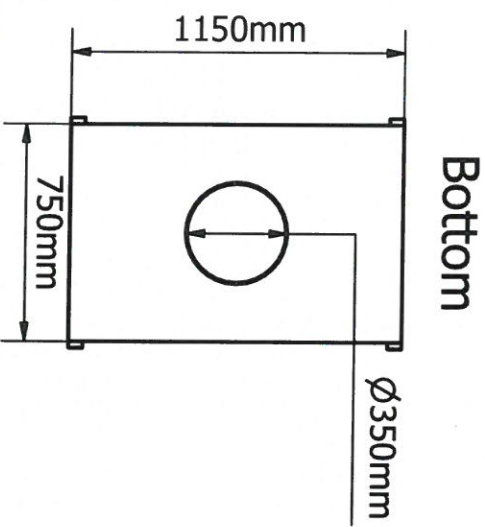

### Stock bags

Date 29.10.2015  
Our article no.: 30382i

In compliance with ISO 21898

Classification: Type A  
SWL: 1000 kg  
SF: 5:1  
UV: Yes  
Outer size: 75x115x130 cm  
Fabric: Coated  
Top: Filling spout Ø 40x50 cm  
Bottom: Discharge spout Ø 35x50 cm  
Dustproof: No

Lift style 4 loops, FH 30 cm  
Liner: No  
Document pocket: Yes, A4  
Print: No  
Suitable for food: No

Otherwise:  
Body fabric: Polypropylene  
Loop material: Polypropylene  
Yarn: Polypropylene  
Document pocket material: Polyethylene

® Specification on big bags cannot be handed over to a third party without written permission from Bluepack A/S

BLUEPACK AS Havregade 5-9 5100 Odense C Telefon: 66 11 58 32 Fax: 66 11 83 58 info@bluepack.dk		Rev.:	Sheet size:	Created by:	Date:
		1 / 1	A4	Stig	21-10-2013
Item Number:		30382i		Checked by:	Date: