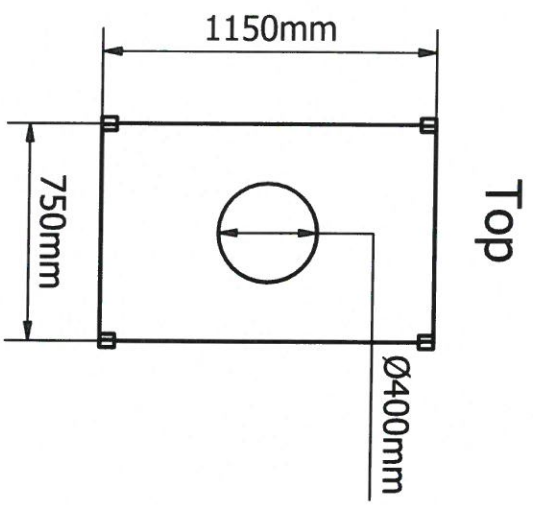

BLUEPACK AS Havregade 5-9 5100 Odense C Telefon: 66 11 58 32 Fax: 66 11 83 58 info@bluepack.dk		Rev.:	Sheet size:	Created by:	Date:
		1 / 1	A4	Stig	21-10-2013
Item Number:		30382i		Checked by:	Date:

BLUEPACK
TEXTIL - PLAST & LAMINAT

Material: **Polypropylene**